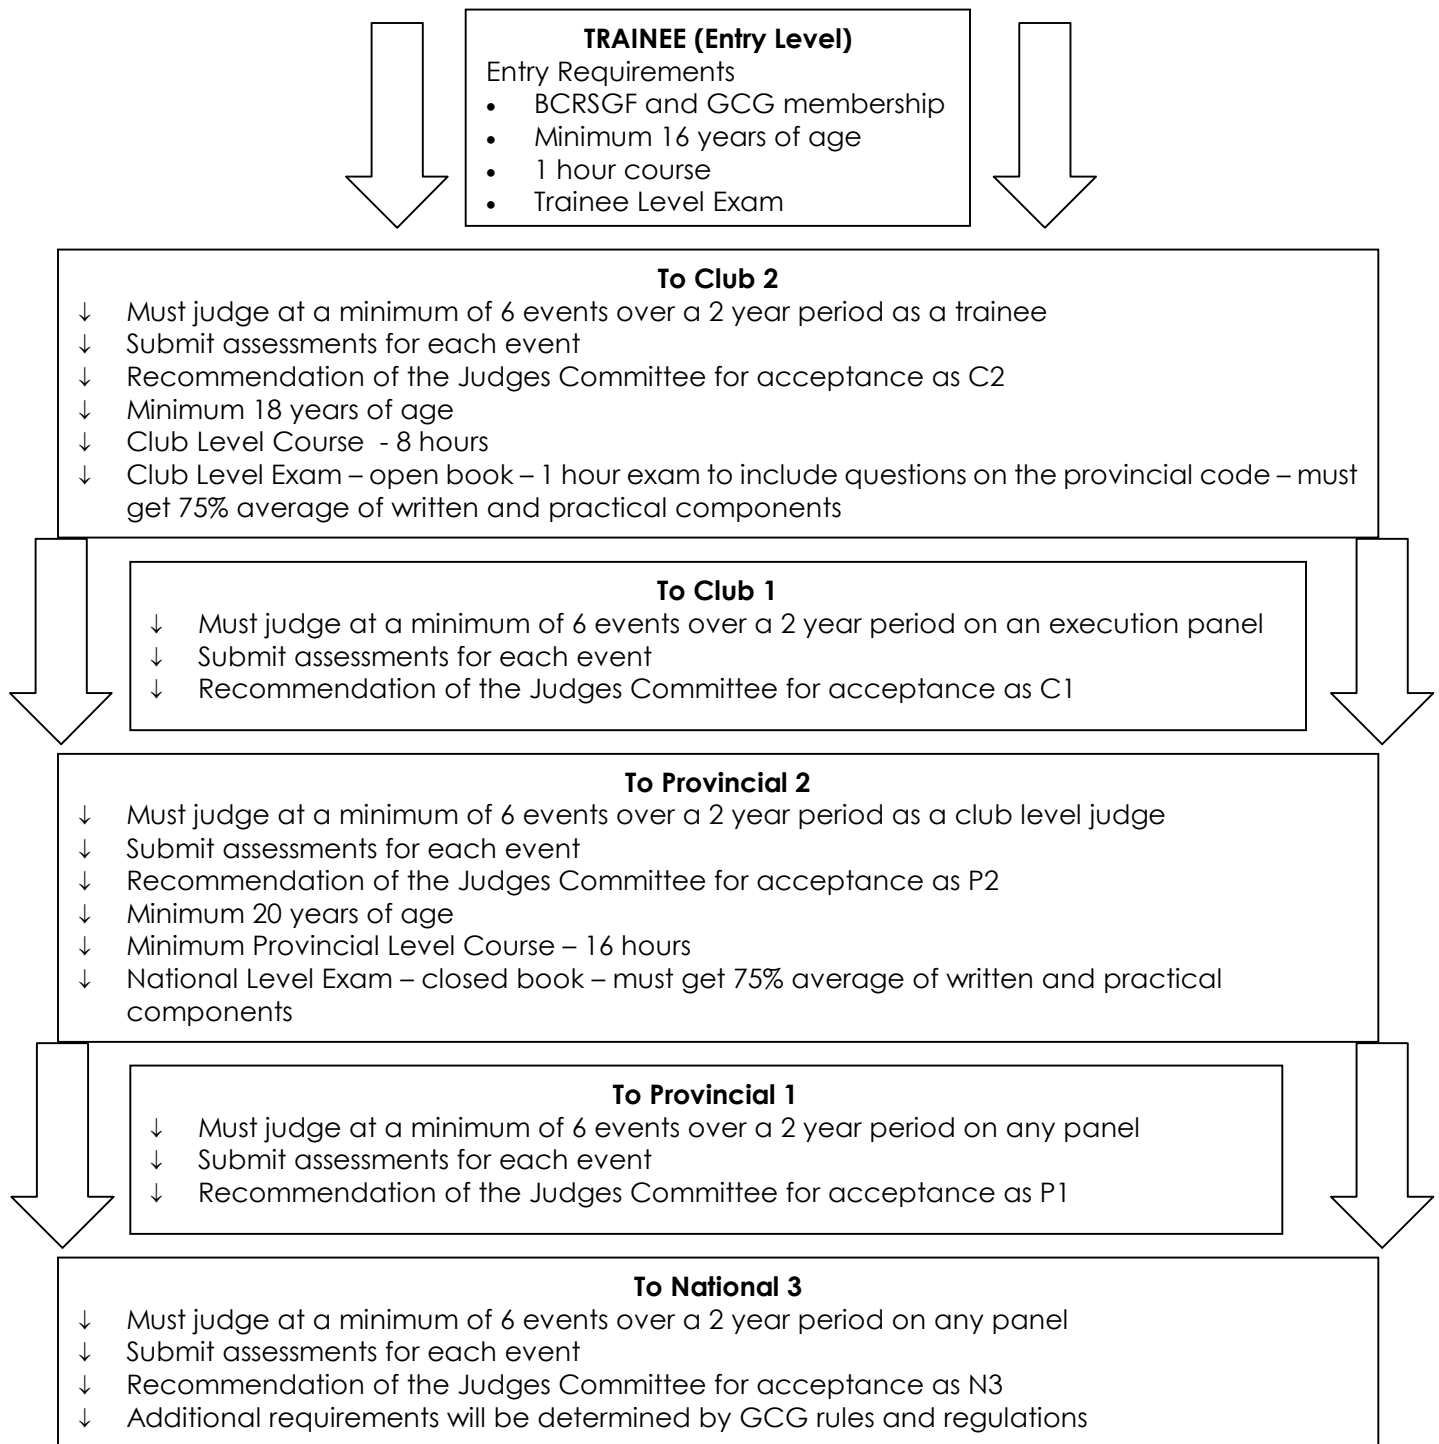

## BCRSGF Judging Certification Program

NOTE: The BC Program is different from GCG from Trainee through Provincial.

NOTE: Entry Challenge – Former national stream athlete who have competed in Canada for minimum 2 years and are a minimum of 18 years of age may challenge to enter at the P2 level.